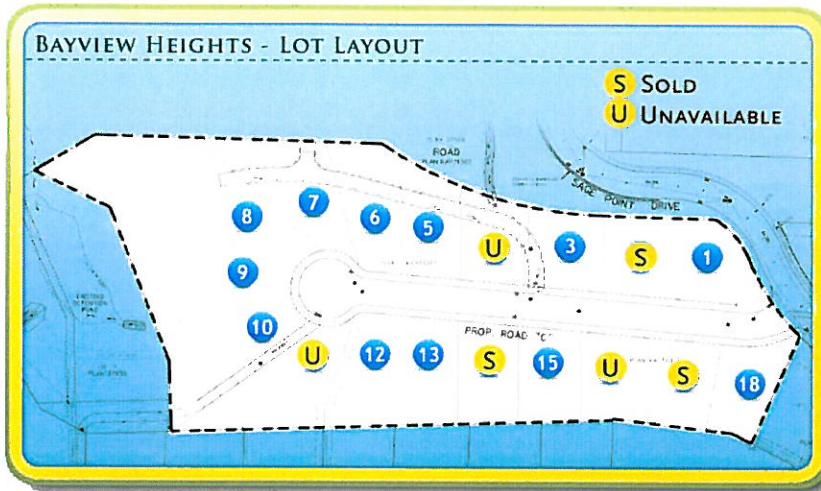

OVERLOOKING PICTURESQUE KALAMALKA, LAKE OF MANY COLOURS  
 CLOSE TO ALL KINDS OF RECREATION. GOLF, SKIING, BOATING.  
 30 MINUTE DRIVE TO KELOWNA INTERNATIONAL AIRPORT  
 WALKING DISTANCE TO GORGEOUS KAL BEACH

Lot#	Length	Width	Area SqFt	Acres	Price
1	105	92	9074	0.21	\$199,000.00
3	95	95	8988	0.21	\$209,000.00
5	131	82	9902	0.23	\$269,000.00
6	167	75	11786	0.27	\$299,000.00
7	177	108	14391	0.33	\$299,000.00
8	305	89	27986	0.64	\$279,000.00
9	200	98	18503	0.43	\$269,000.00
10	174	72	13121	0.3	\$299,000.00
12	144	79	11108	0.26	\$319,000.00
13	135	75	10062	0.23	\$329,000.00
15	115	79	9020	0.21	\$329,000.00
18	118	79	9063	0.21	\$319,000.00