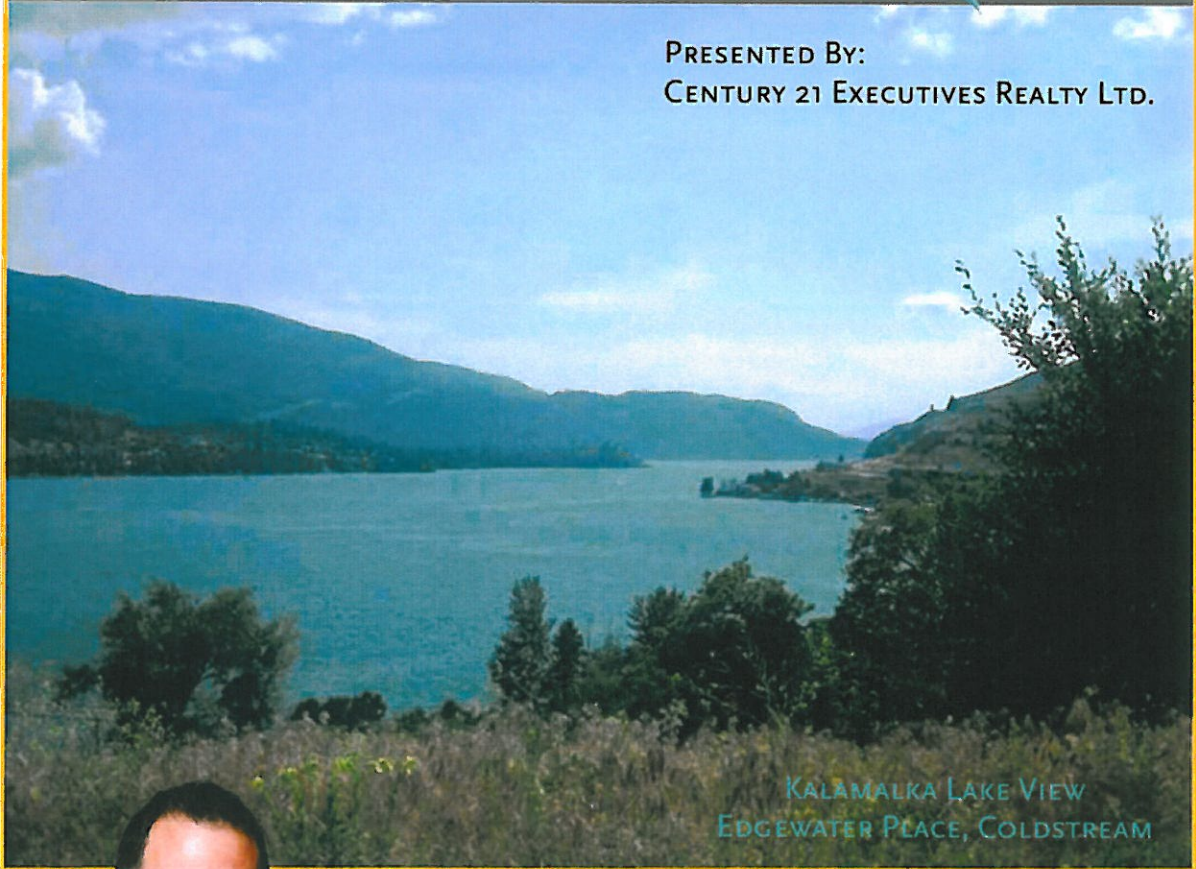

# BAYVIEW HEIGHTS

PRESENTED BY:  
CENTURY 21 EXECUTIVES REALTY LTD.

KALAMALKA LAKE VIEW  
EDGEWATER PLACE, COLDSTREAM

CONTACT BILL HUBBARD  
250-549-2103 FOR MORE DETAILS  
[WWW.BAYVIEWHEIGHTS.ORG](http://WWW.BAYVIEWHEIGHTS.ORG)

OVERLOOKING PICTURESQUE KALAMALKA, LAKE OF MANY COLOURS  
 CLOSE TO ALL KINDS OF RECREATION. GOLF, SKIING, BOATING.  
 30 MINUTE DRIVE TO KELOWNA INTERNATIONAL AIRPORT  
 WALKING DISTANCE TO GORGEOUS KAL BEACH